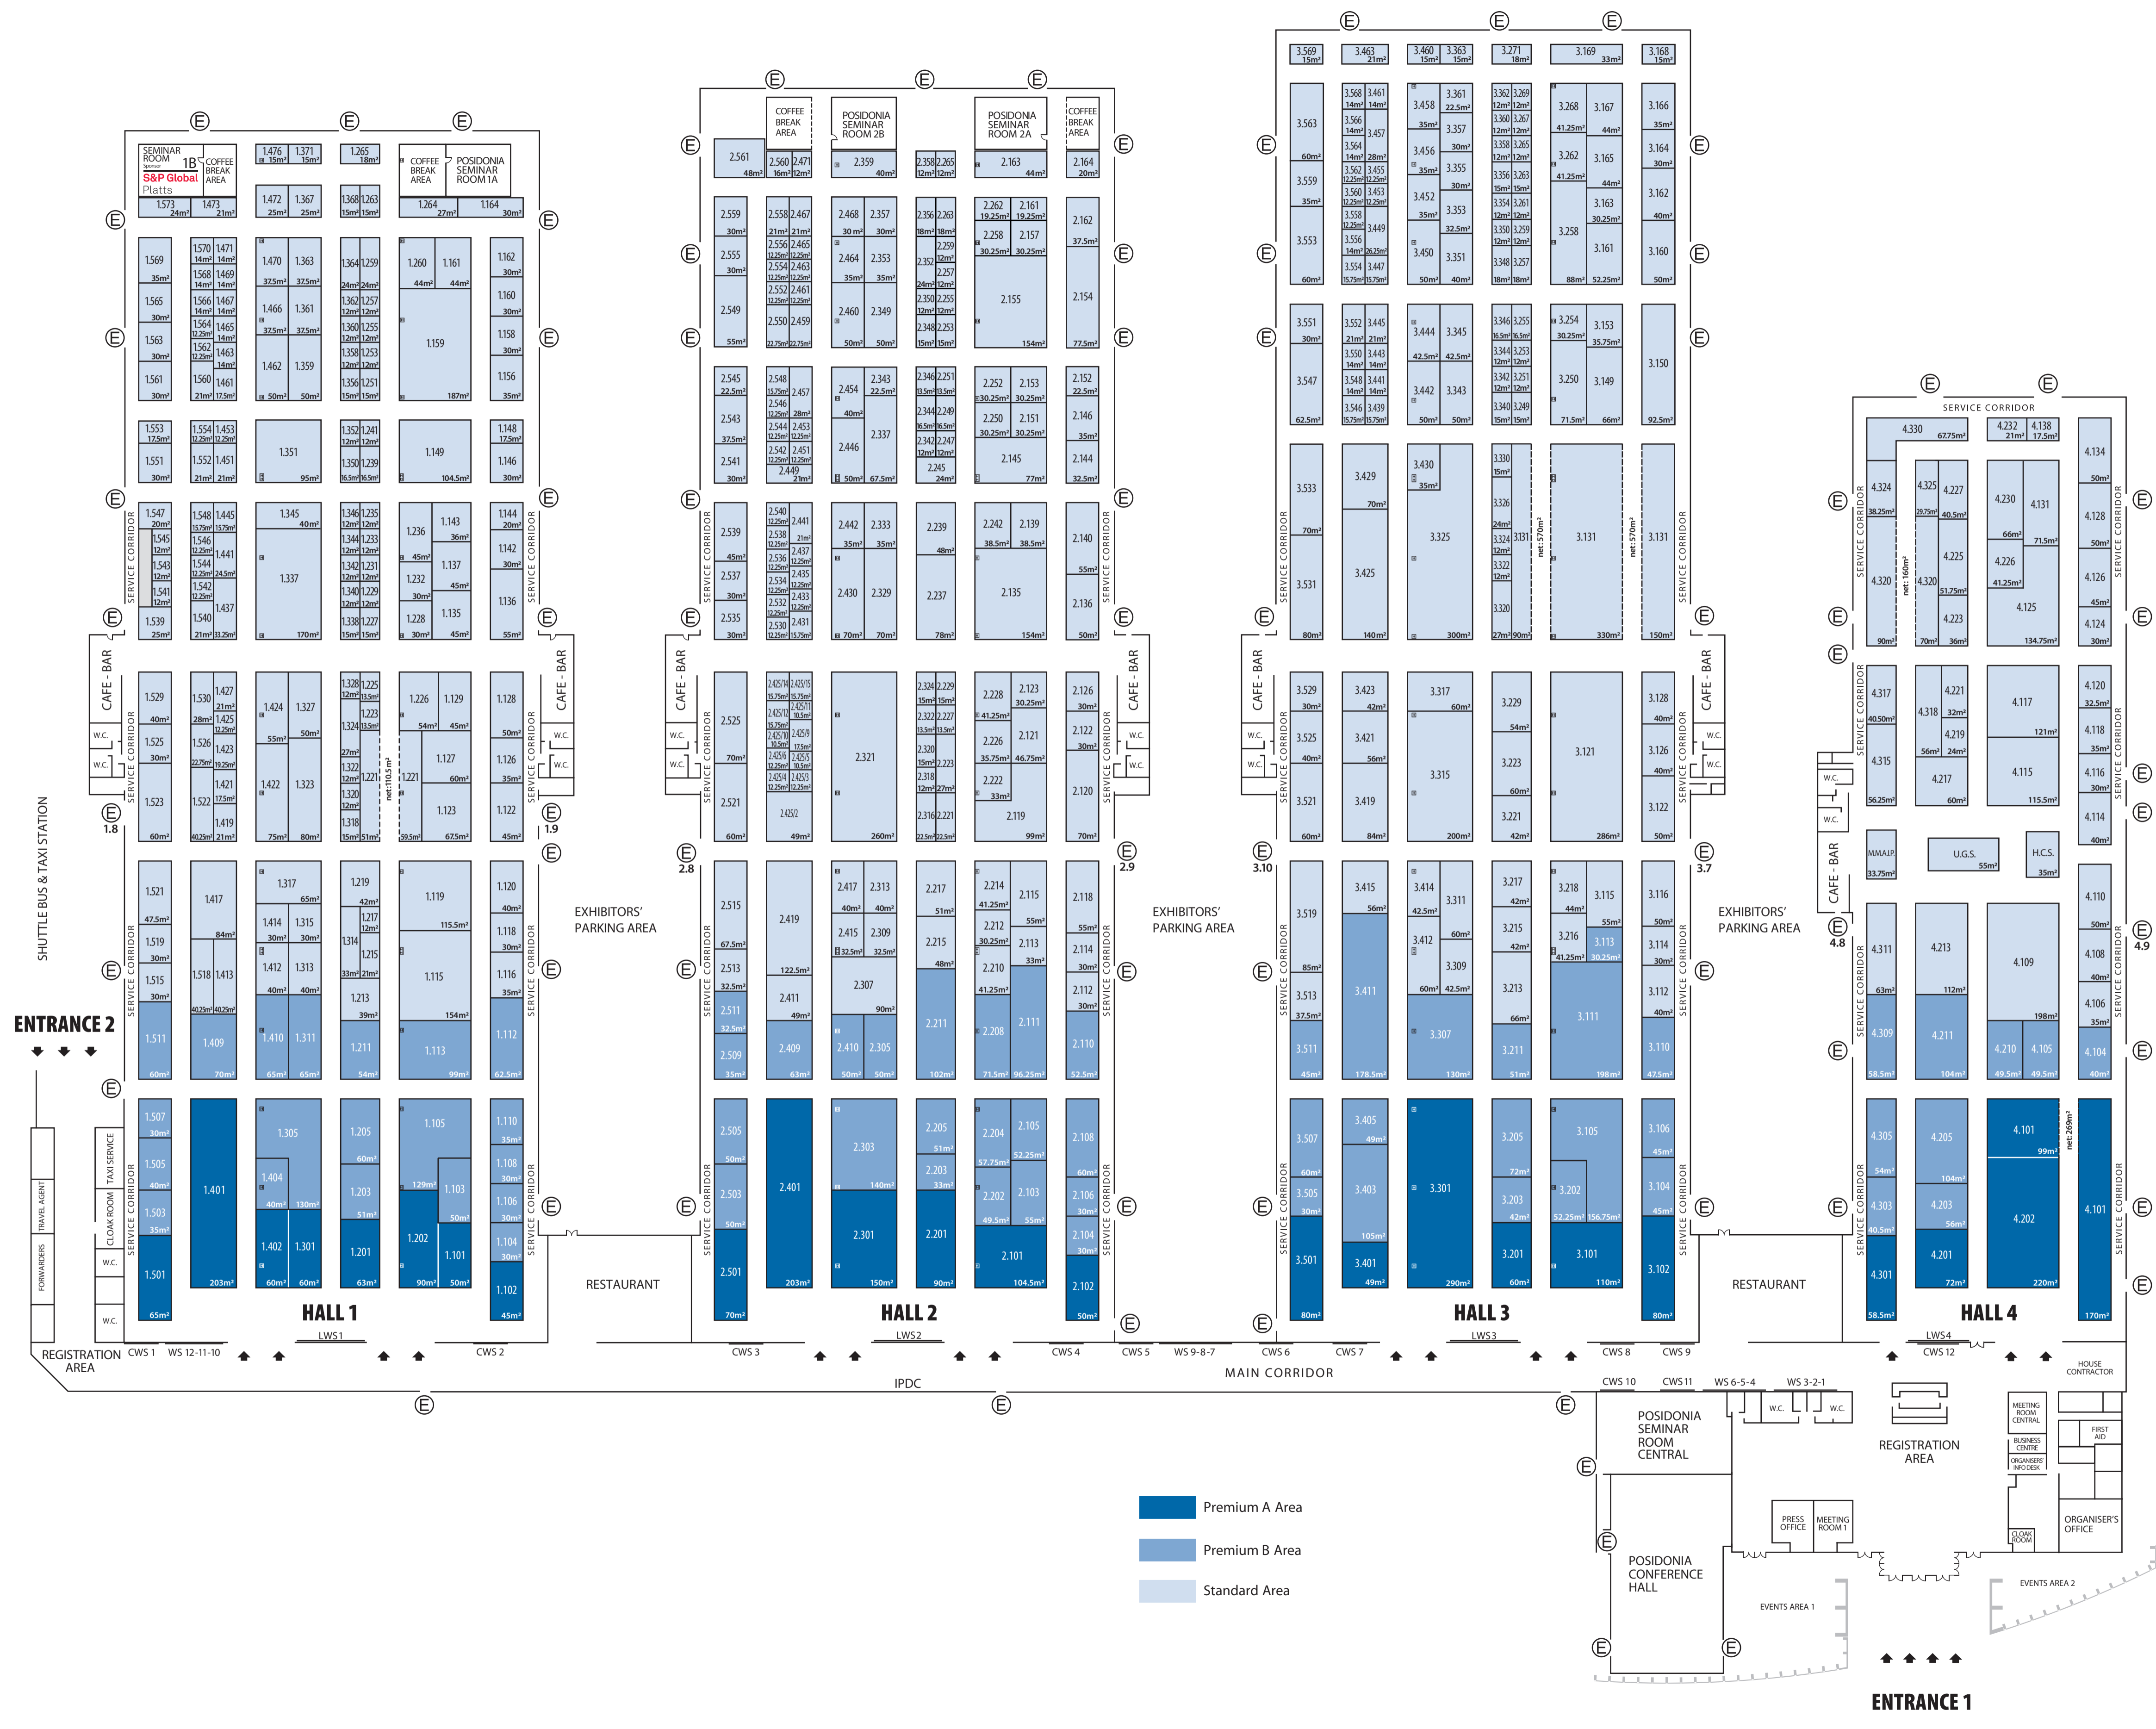

ⓔ emergency exits

M.M.A.I.P. Ministry of Maritime Affairs & Insular Policy

U.G.S. Union of Greek Shipowners

H.C.S. Hellenic Chamber of Shipping

- Premium A Area
- Premium B Area
- Standard Area

ENTRANCE 1

ENTRANCE 2