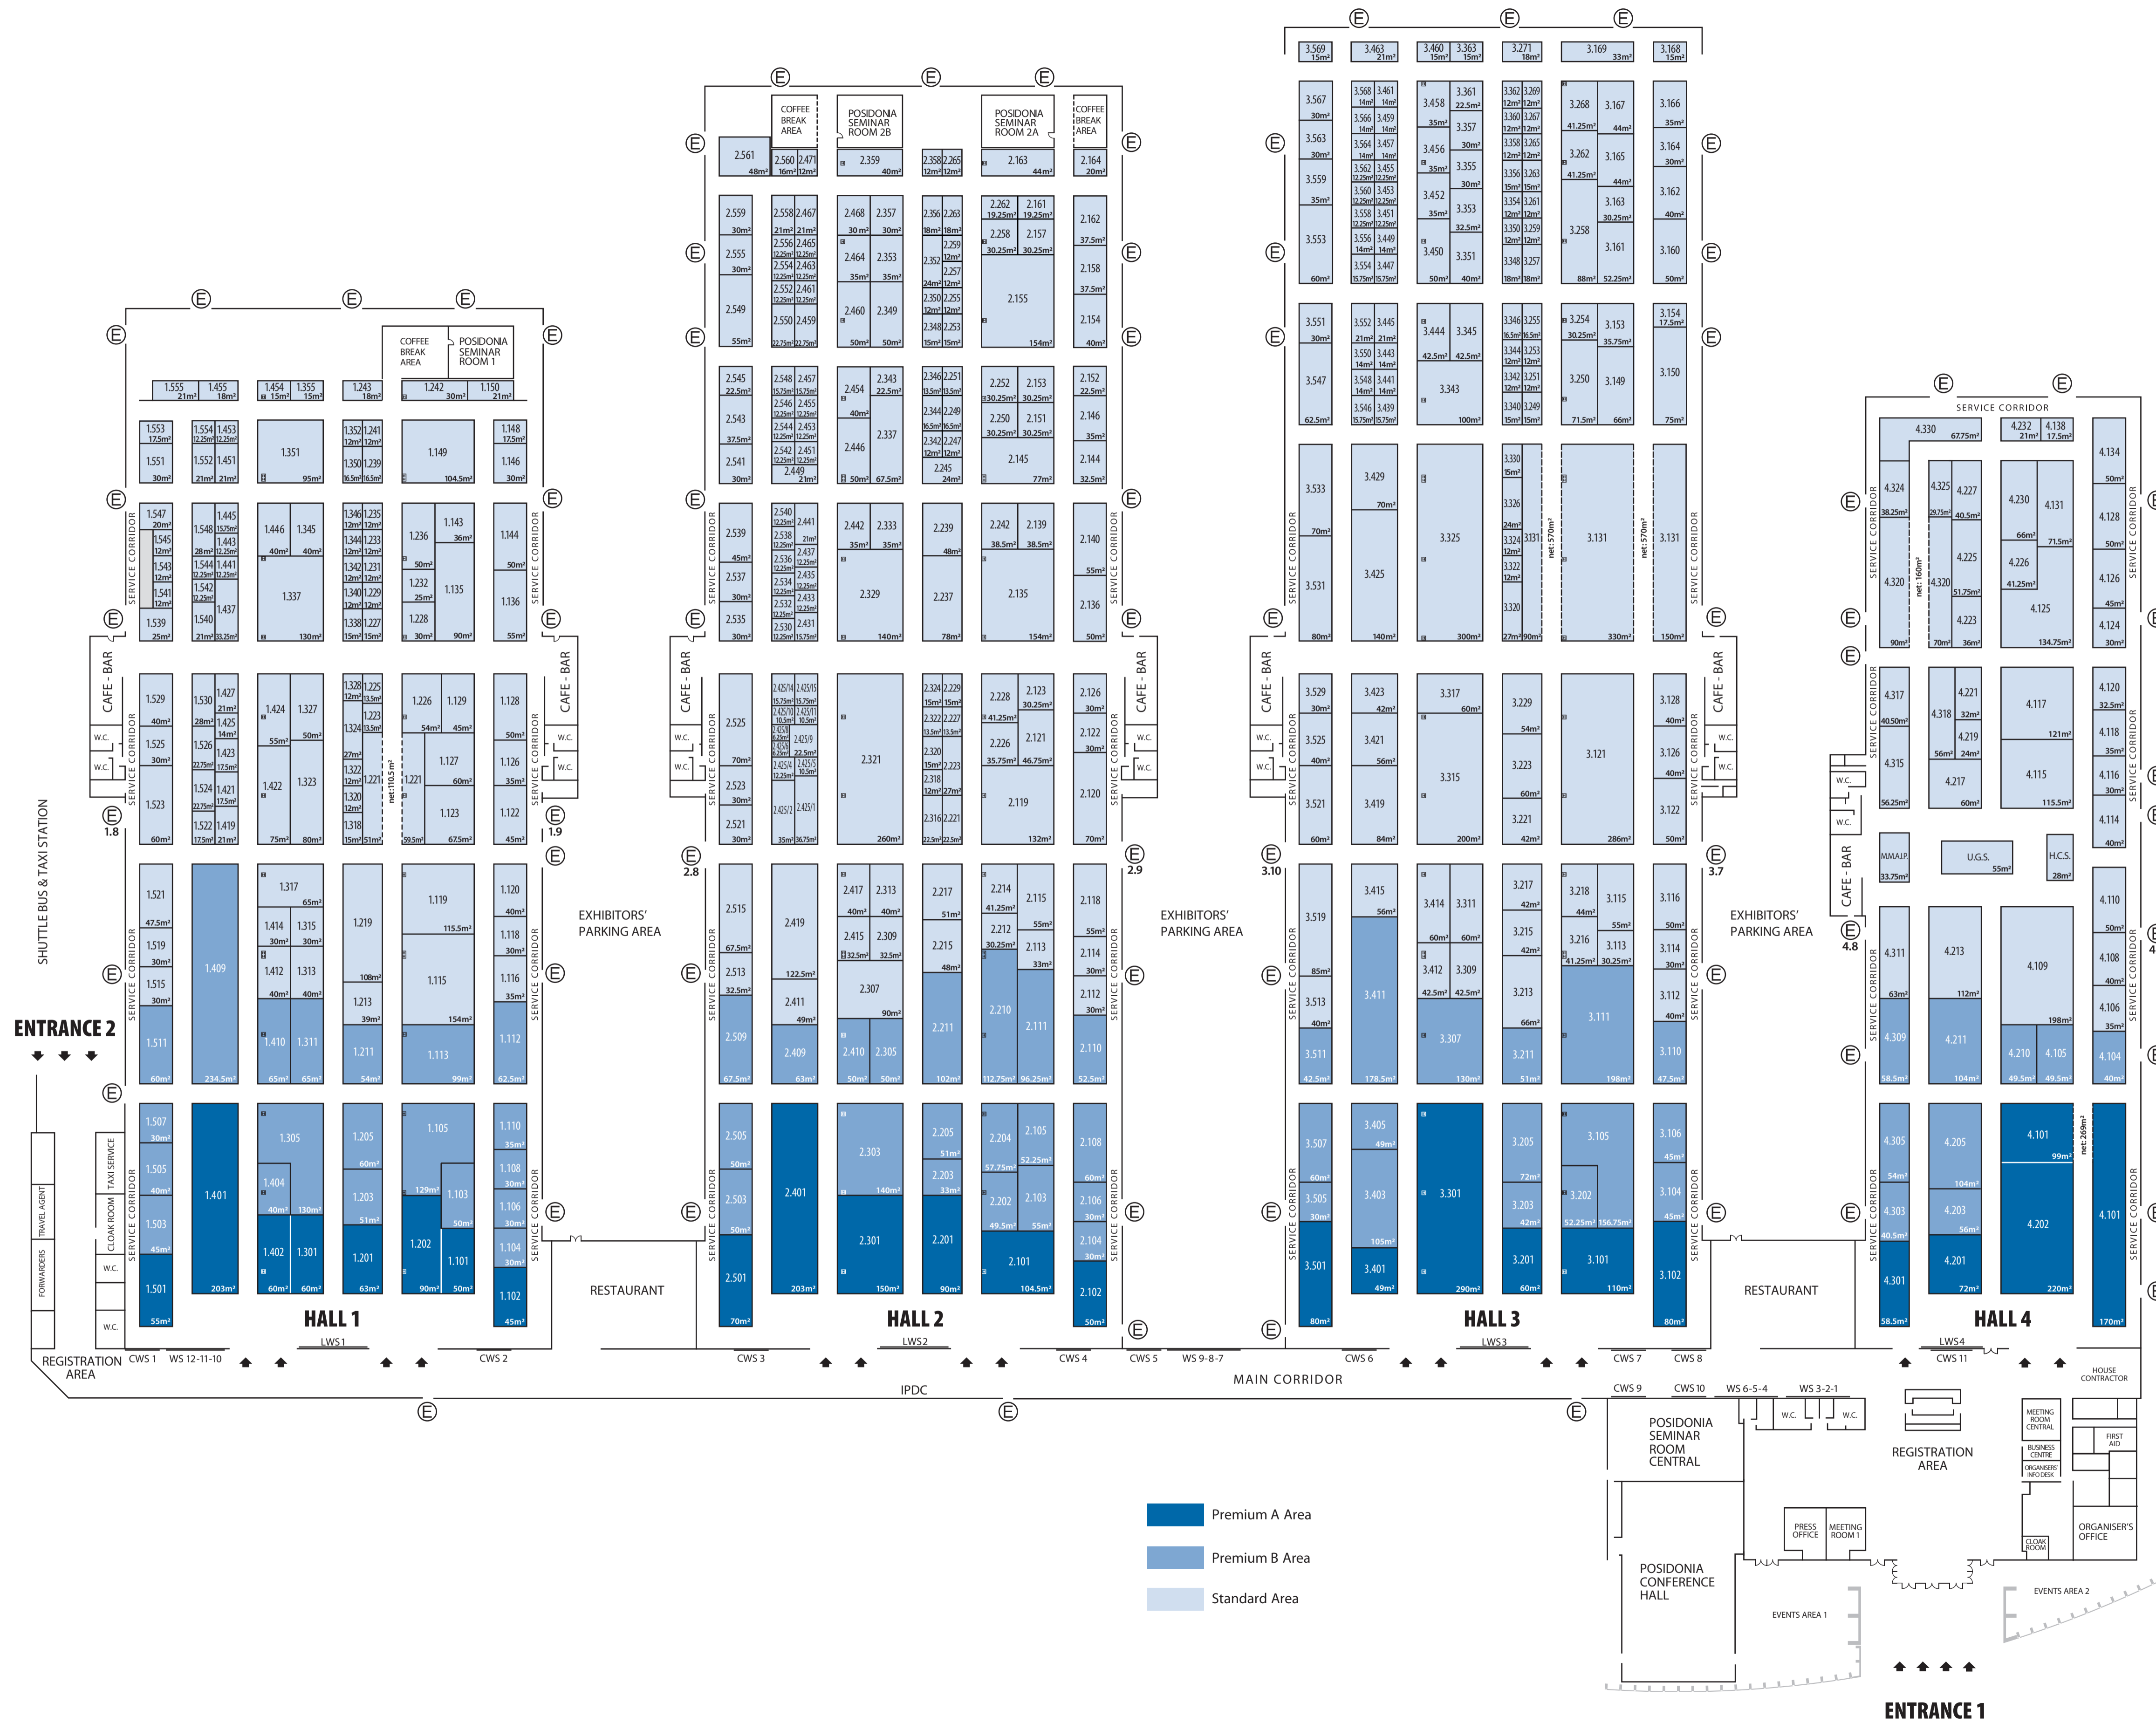

ⓔ emergency exits

M.M.A.I.P. Ministry of Maritime Affairs & Insular Policy

U.G.S. Union of Greek Shipowners

H.C.S. Hellenic Chamber of Shipping

- Premium A Area
- Premium B Area
- Standard Area

ENTRANCE 1