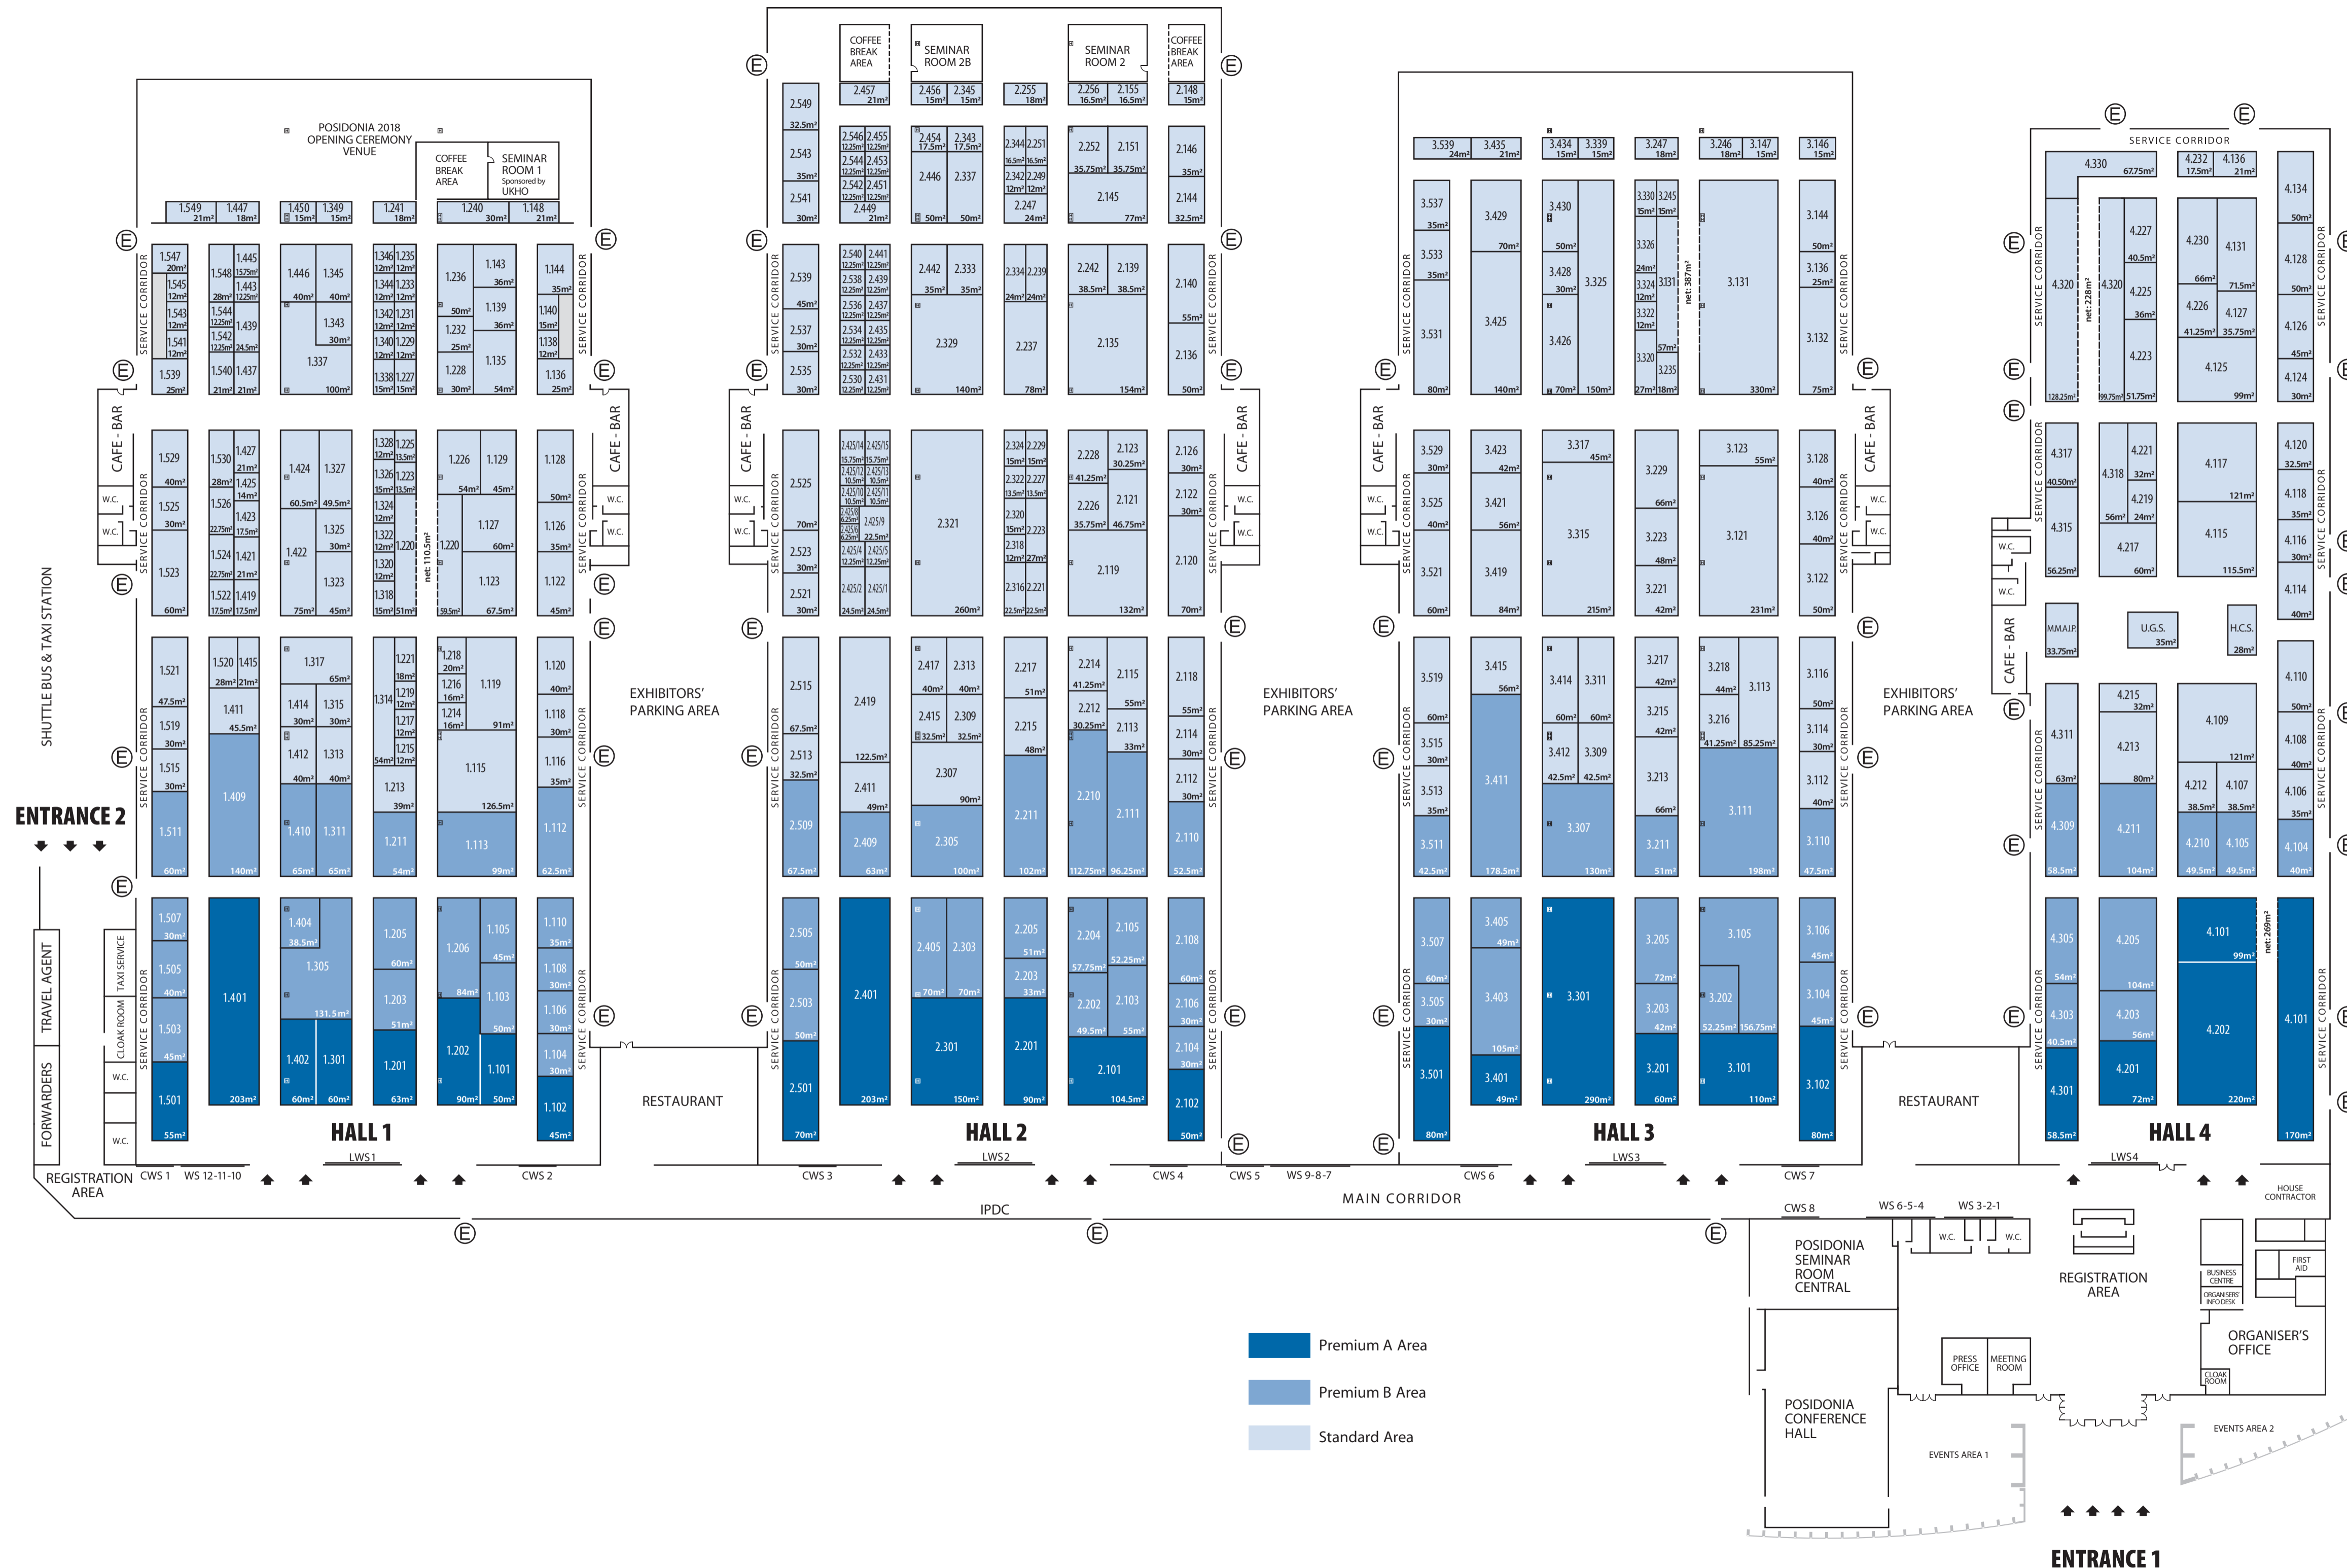

 emergency exits

M.M.A.I.P. Ministry of Maritime Affairs & Insular Policy

U.G.S. Union of Greek Shipowners

H.C.S. Hellenic Chamber of Shipping

-  Premium A Area
-  Premium B Area
-  Standard Area

ENTRANCE 1