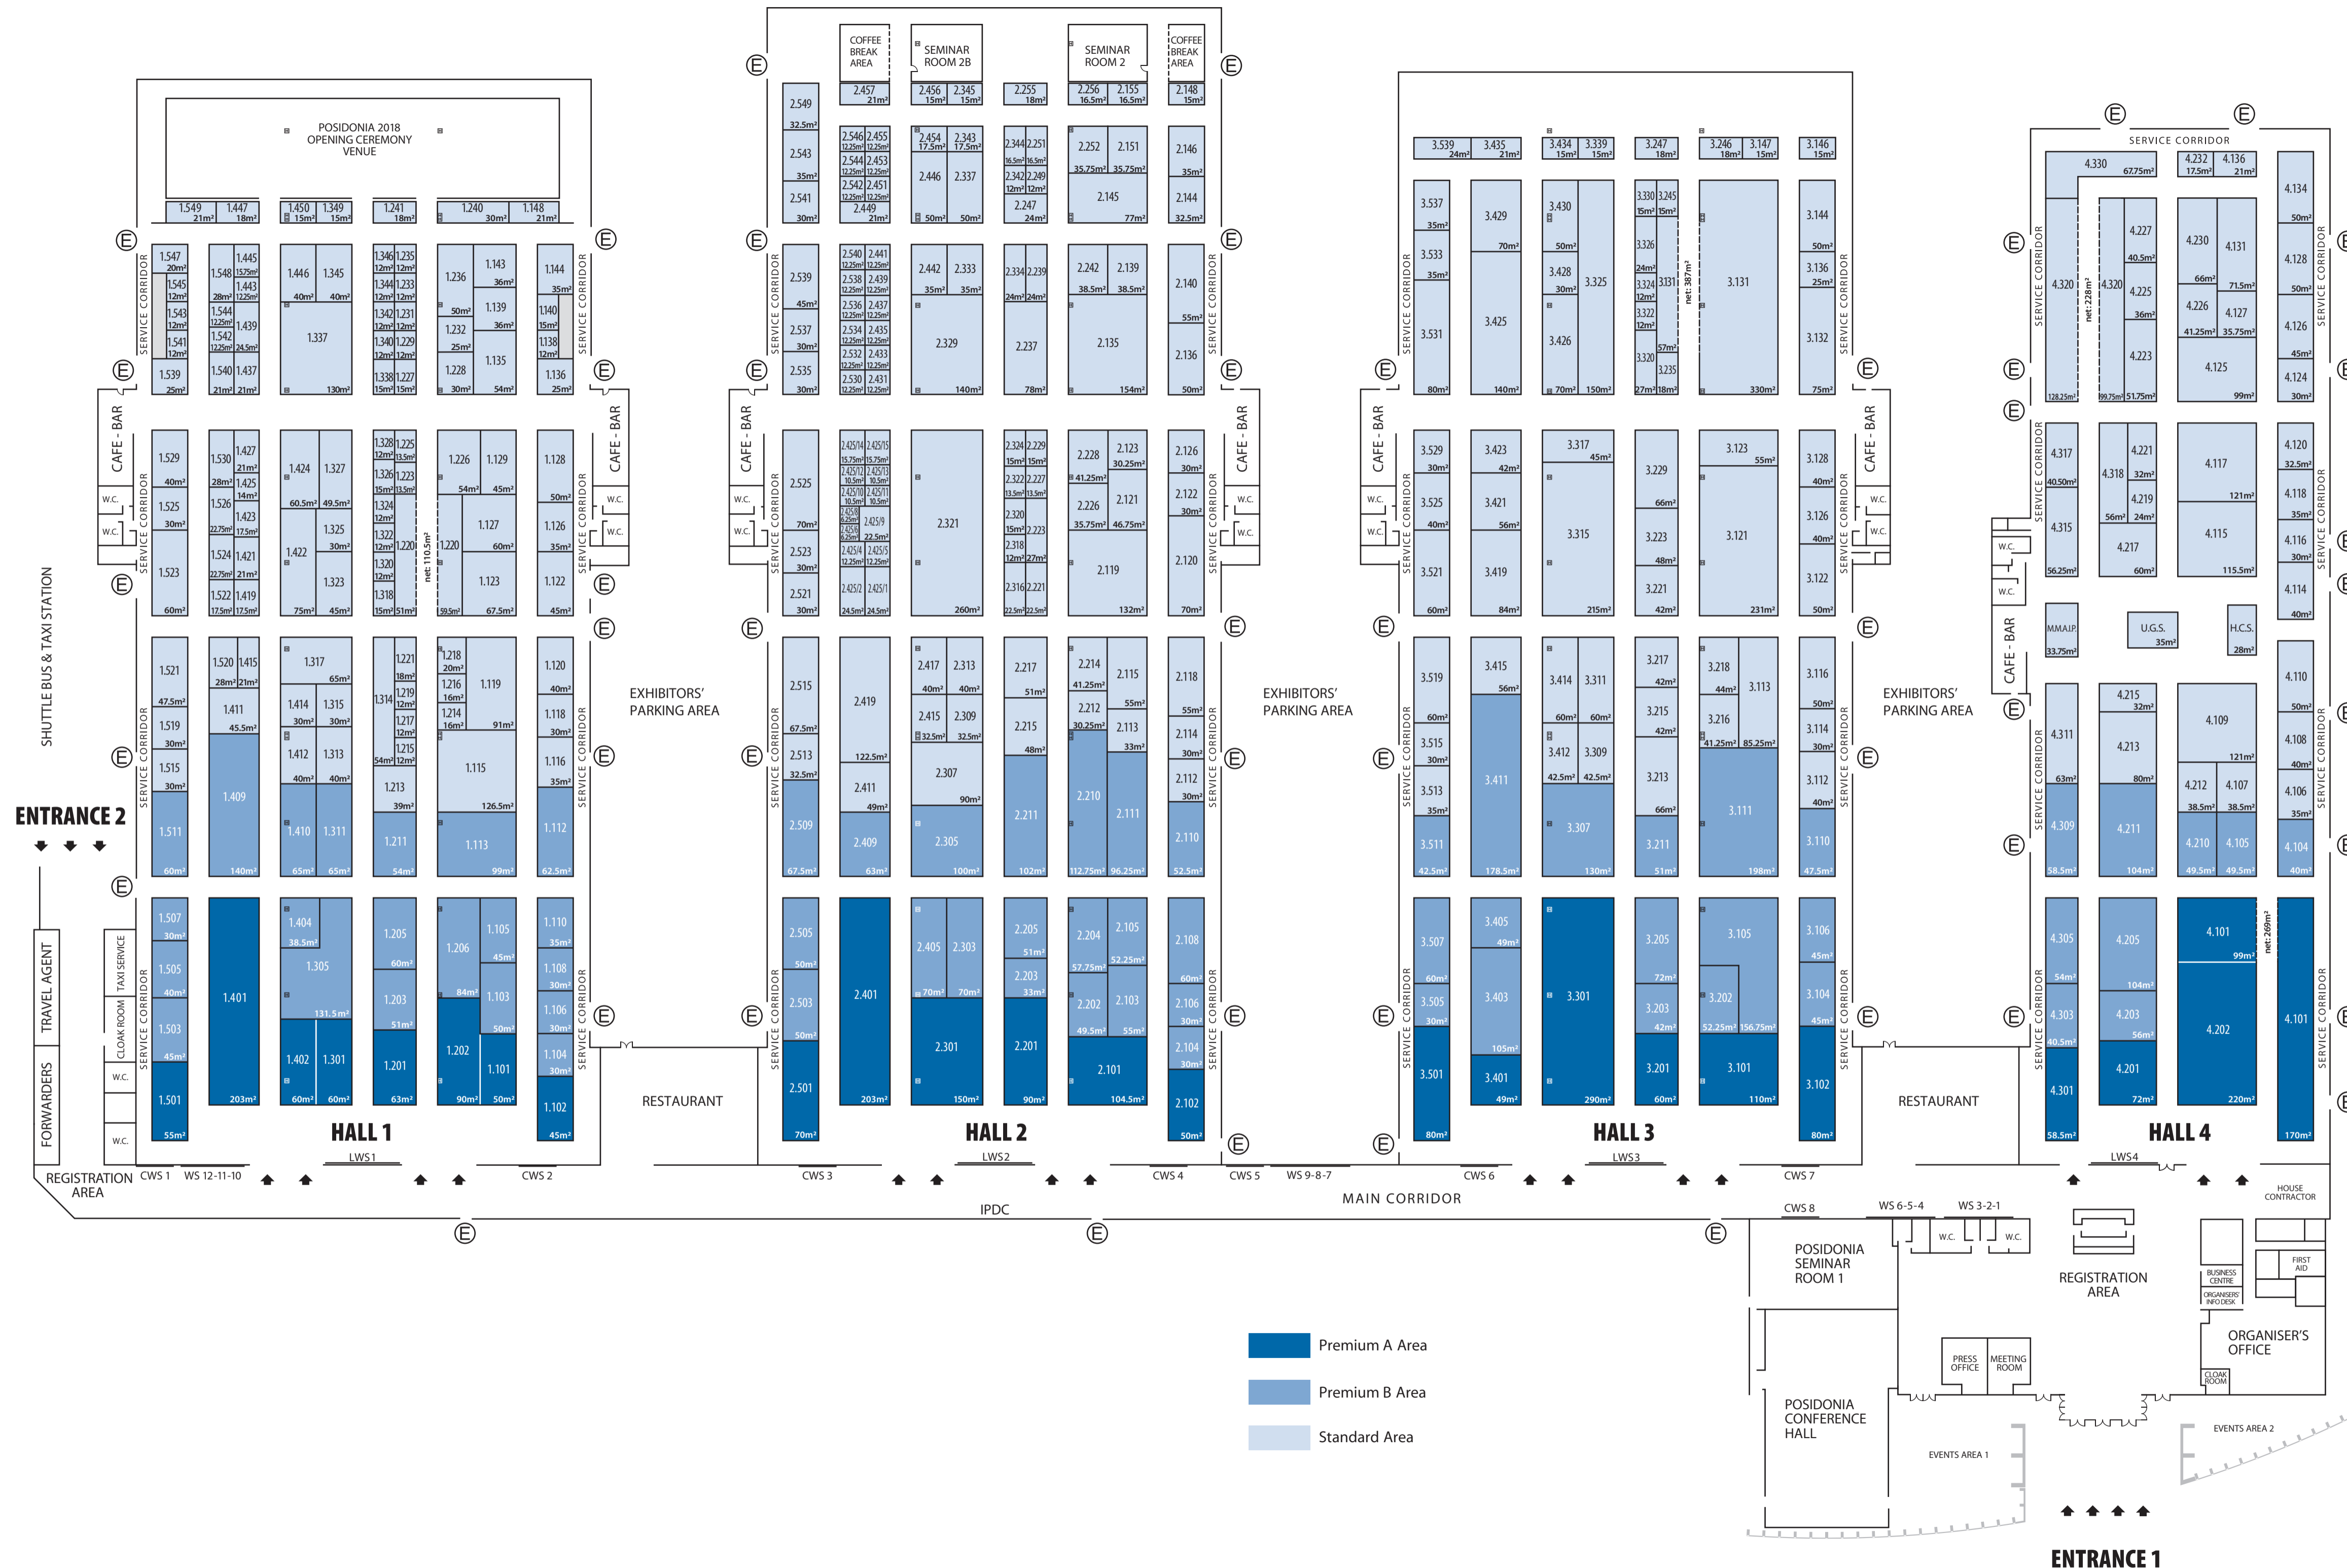

 emergency exits

M.M.A.I.P. Ministry of Maritime Affairs & Insular Policy

U.G.S. Union of Greek Shipowners

H.C.S. Hellenic Chamber of Shipping

-  Premium A Area
-  Premium B Area
-  Standard Area