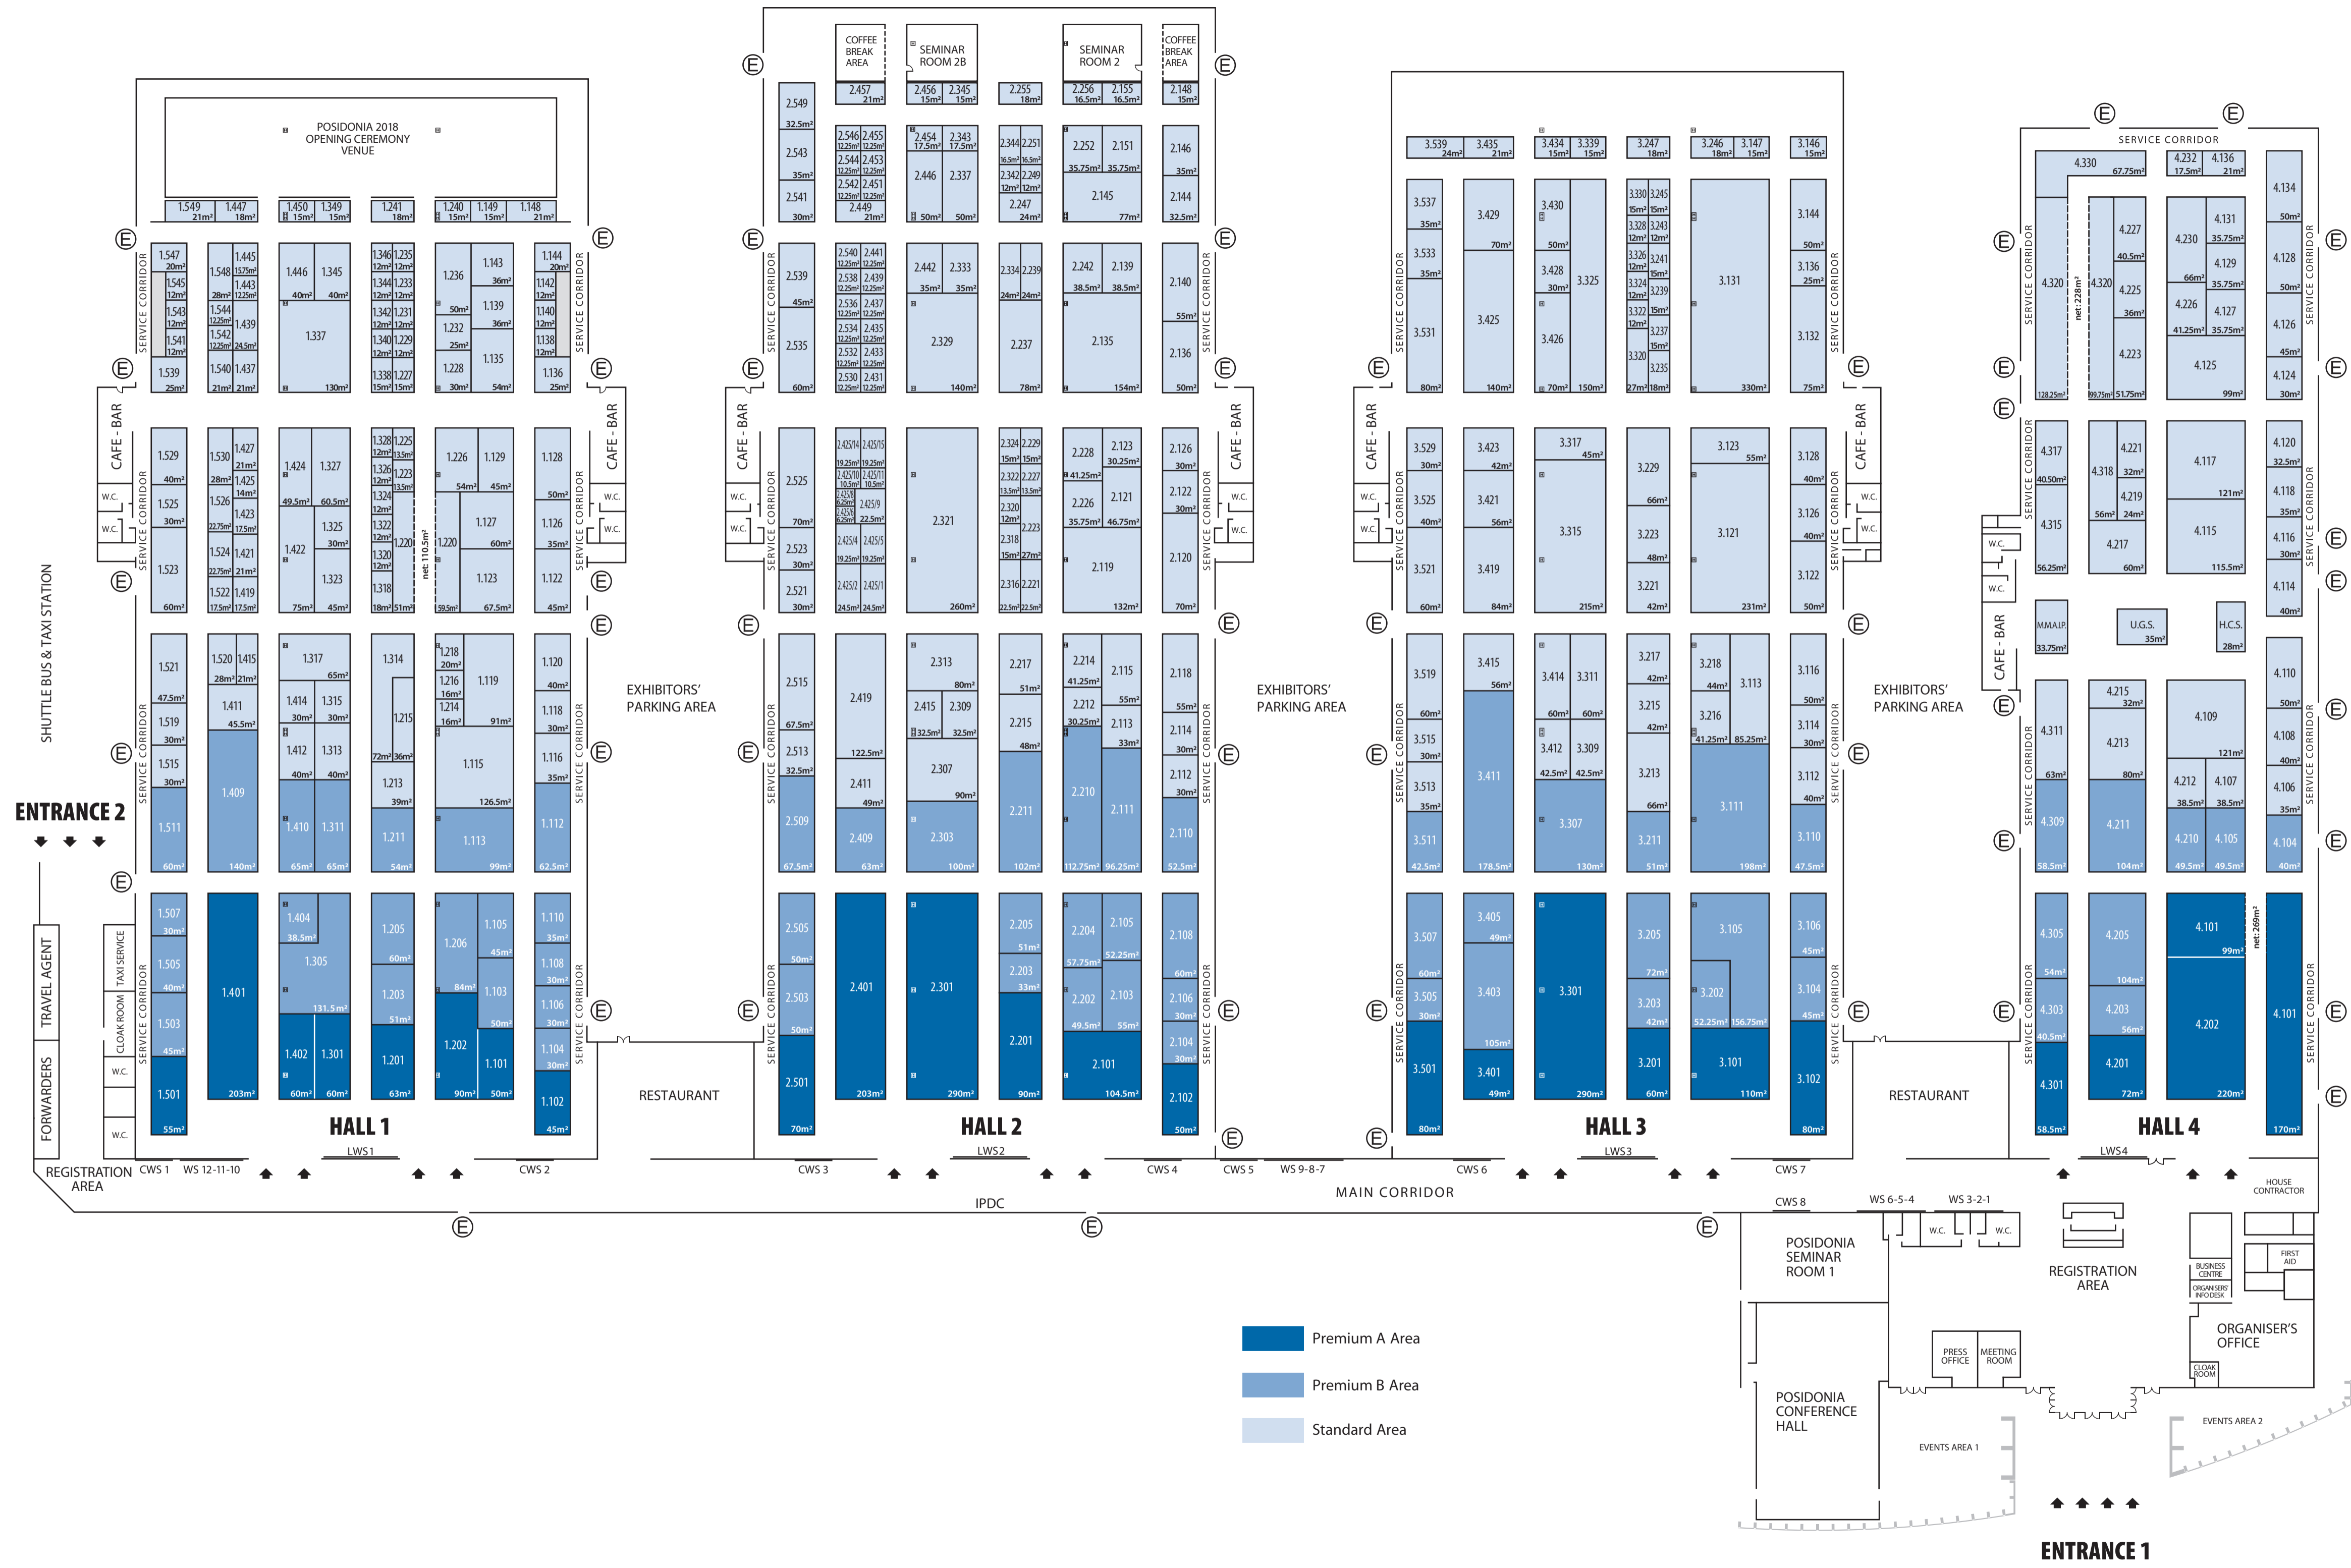

 emergency exits

M.M.A.I.P. Ministry of Maritime Affairs & Insular Policy

U.G.S. Union of Greek Shipowners

H.C.S. Hellenic Chamber of Shipping

-  Premium A Area
-  Premium B Area
-  Standard Area